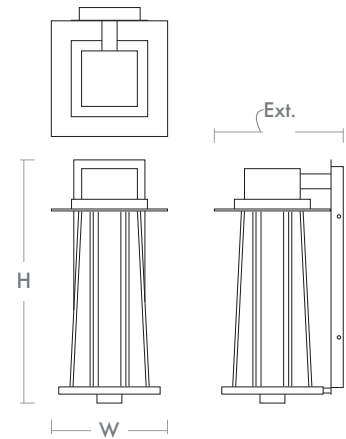

ARTÉ Outdoor
3-760-15

oxygen

FIXTURE TYPE _____

LOCATION _____

PROJECT _____

DATE _____

-15 Black

LIGHT SOURCE	(2x) 5W LED Arrays with integrated driver assembly, 3000K, CRI 90
LUMINAIRE POWER	11.2W Input Power
RATED LIFE	30000 hr RL
OPTIONAL COLOR TEMPERATURES	3000K Only
LUMEN OUTPUT	Delivered: 150 lm (LM-79)
INPUT VOLTAGE	120V AC, 50/60Hz
DIMMING	TRIAC Dimming 100-10%
CONSTRUCTION	Cast Aluminum Housing
DIFFUSER	- Clear Bubble Crystal Glass
FINISHES	Black (-15)
MOUNTING	4" Octagonal J-Box (Installer must provide a bead of caulk between fixture housing and mounting surface)
STANDARDS	cETL Wet listed, Conforms to UL STD 1598, Certified CAN/CSA STD C22.2 No 250.0.

DIMENSIONS

W:	9.00"
H:	19.00"
Ext:	10"
M.C:	3.25" From top of fixture

Order example for standard fixture:
3-760-15 (x-xxx: LED Sequence # / -xx: Finish)